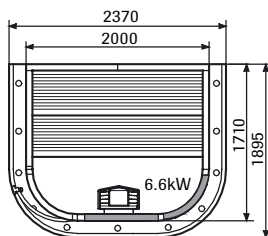

Freedom of choice is yours – by design.

Here you have a bird's eye view of all our complete, prefabricated sauna rooms. You can see sizes, the correct location of the sauna heater and the layout of the interior fittings. All our sauna rooms can also be installed mirror fashion. You can also see which standard wall sections can be replaced by glazed sections. For the sake of clarity we also indicate the optimum heater output for each of the rooms.

All you need to do is measure, compare and decide which sauna room is the best for you.

Wall sections shaded in dark grey can be replaced by glazed sections. (See description on pages 46–47.) Please state which wall sections you wish to replace with glazed sections when ordering your sauna room.

Midi Vision

(External roof height 2030 mm)

Registered office, factory and warehouse:
Svarvaregatan 6, SE-302 50 Halmstad, Sweden

Tel: +46 35-299 00 00 • Fax: +46 35-299 01 98

E-mail: info@tylo.se • Website: www.tylo.com

TYLÖ®

www.tylo.com