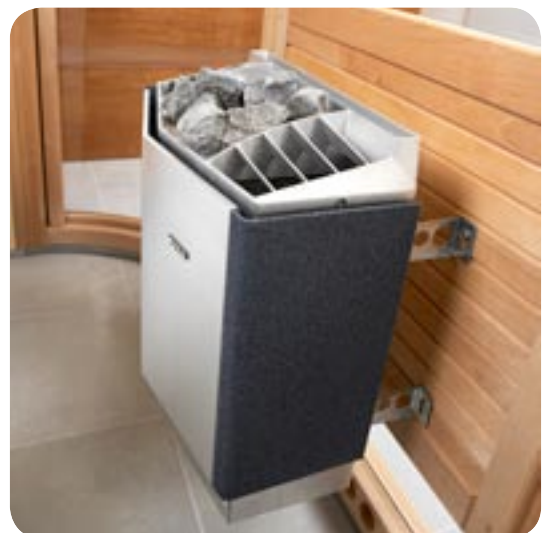

The location of the sauna heater gives you full freedom to place the door on the left or right side of the room – see page 45.