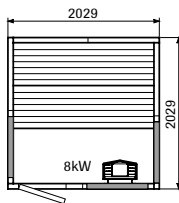

Freedom of choice is yours – by design.

Here you have a bird's eye view of all our complete, prefabricated sauna rooms. You can see sizes, the correct location of the sauna heater and the layout of the interior fittings. All our sauna rooms can also be installed mirror fashion. You can also see which standard wall sections can be replaced by glazed sections. For the sake of clarity we also indicate the optimum heater output for each of the rooms.

All you need to do is measure, compare and decide which sauna room is the best for you.

Wall sections shaded in dark grey can be replaced by glazed sections. (See description on pages 46–47.) Please state which wall sections you wish to replace with glazed sections when ordering your sauna room.

Classic & Grand Luxe

(External roof height 2010 mm for all models)

See current pricelist for article number for respective model and size.

2020