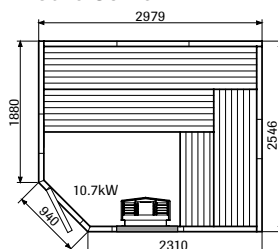

3025 Corner