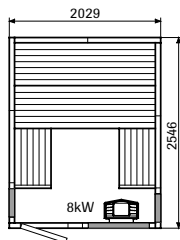

## Classic & Grand Luxe

(External roof height 2010 mm for all models)

See current pricelist for article number for respective model and size.

1212

1612

1616

1616 Corner

2016

2016 Corner

2020

2020 Corner

2025

2025 Corner

2520

2520 Corner

2530