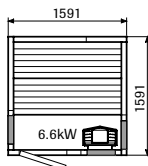

## Classic & Grand Luxe

(External roof height 2010 mm for all models)

See current pricelist for article number for respective model and size.

1212

1612

1616

1616 Corner

2016