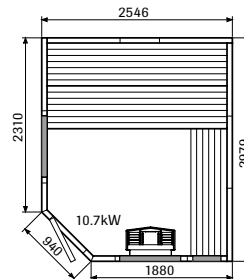

2530 Corner