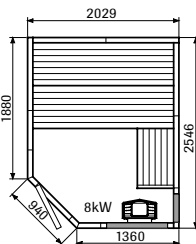

## Classic & Grand Luxe

(External roof height 2010 mm for all models)

See current pricelist for article number for respective model and size.

1212

1612

1616

1616 Corner

2016

2016 Corner

2020

2020 Corner

2025

2025 Corner

2520

2520 Corner

2530