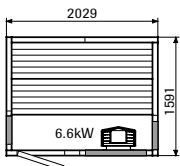

## Classic & Grand Luxe

(External roof height 2010 mm for all models)

See current pricelist for article number for respective model and size.

1212

1612

1616

1616 Corner

2016