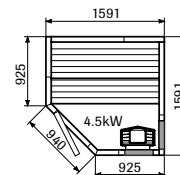

## Classic & Grand Luxe

(External roof height 2010 mm for all models)

See current pricelist for article number for respective model and size.

1212

1612

1616

1616 Corner

2016