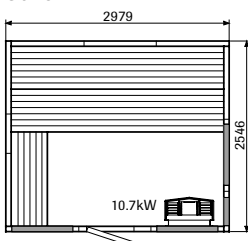

Freedom of choice is yours – by design.

Here you have a bird's eye view of all our complete, prefabricated sauna rooms. You can see sizes, the correct location of the sauna heater and the layout of the interior fittings. All our sauna rooms can also be installed mirror fashion. You can also see which standard wall sections can be replaced by glazed sections. For the sake of clarity we also indicate the optimum heater output for each of the rooms.

All you need to do is measure, compare and decide which sauna room is the best for you.

Wall sections shaded in dark grey can be replaced by glazed sections. (See description on pages 46–47.) Please state which wall sections you wish to replace with glazed sections when ordering your sauna room.

Classic & Grand Luxe

(External roof height 2010 mm for all models)

See current pricelist for article number for respective model and size.

3025