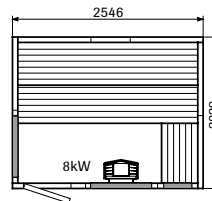

## Classic & Grand Luxe

(External roof height 2010 mm for all models)

See current pricelist for article number for respective model and size.

1212

1612

1616

1616 Corner

2016

2016 Corner

2020

2020 Corner

2025

2025 Corner

2520

2520 Corner

2530