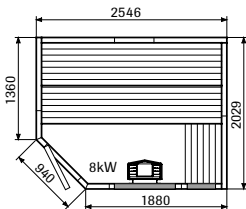

## Classic & Grand Luxe

(External roof height 2010 mm for all models)

See current pricelist for article number for respective model and size.

1212

1612

1616

1616 Corner

2016

2016 Corner

2020

2020 Corner

2025

2025 Corner

2520

2520 Corner

2530