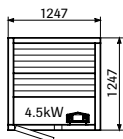

## Classic & Grand Luxe

(External roof height 2010 mm for all models)

See current pricelist for article number for respective model and size.

1212

1612

1616

1616 Corner

2016