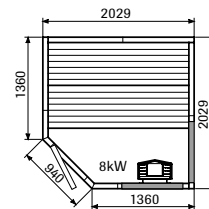

2020 Corner