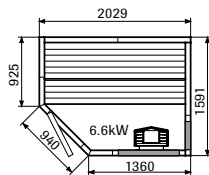

2016 Corner