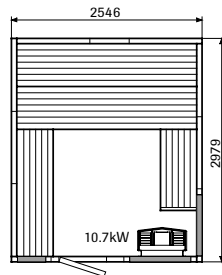

## Classic & Grand Luxe

(External roof height 2010 mm for all models)

See current pricelist for article number for respective model and size.

1212

1612

1616

1616 Corner

2016

2016 Corner

2020

2020 Corner

2025

2025 Corner

2520

2520 Corner

2530