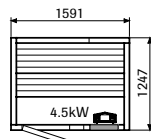

## Classic & Grand Luxe

(External roof height 2010 mm for all models)

See current pricelist for article number for respective model and size.

1212

1612

1616

1616 Corner

2016